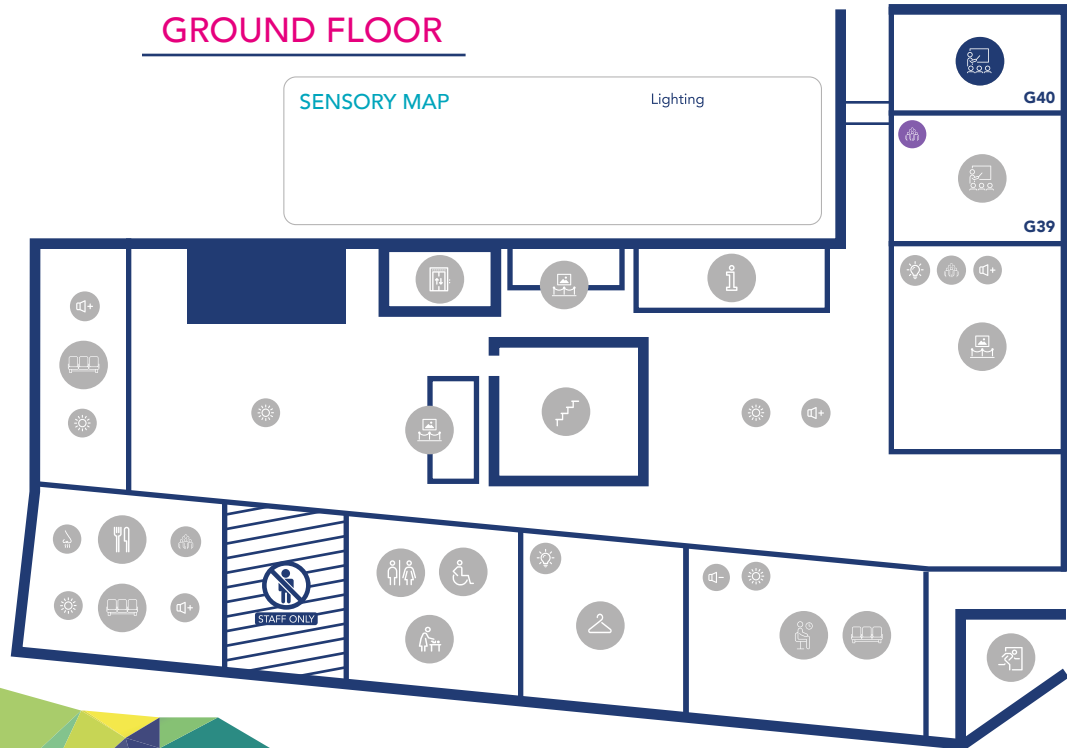

PUBLIC RECORD OFFICE of NORTHERN IRELAND

ACCESSIBILITY MAPS

GROUND FLOOR

Roll over icons to reveal areas

FIRST FLOOR

SENSORY MAP

SEARCH ROOM

SENSORY MAP